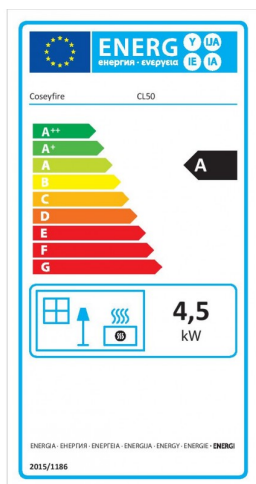

Coseyfire CL50

4.5kw, Multi-Fuel Woodburning Stove, With convection

Brand:Coseyfire

Product Code: Coseyfire CL50