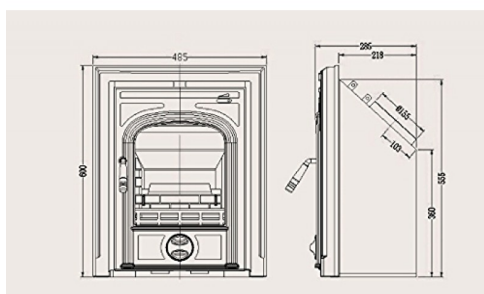

Coseyfire CL50

4.5kw, Multi-Fuel Woodburning Stove, With convection

Brand:Coseyfire

Product Code: Coseyfire CL50