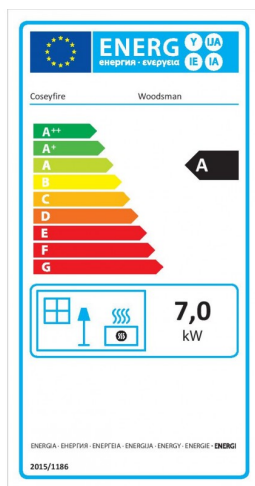

Coseyfire Woodsman 7kw Multi-Fuel Woodburning Stove

About the Stove

This 7kw traditional cast iron stove has a large combustion chamber that can be filled with sizeable seasoned logs or smokeless coal. The grate is solid and allows good air flow under the grate.

Stove Features

- ★ Heat Output : 8kw
 - ★ Pre-heated airwash system: Yes
 - ★ Outlet : 5" (125mm) top and rear
 - ★ Over night burn : Yes, Very efficient and easy to achieve
 - ★ Efficiency : 75%
 - ★ Multifuel, with ash riddle : Yes
 - ★ Airwash : Yes
 - ★ Smooth cast iron : Yes
 - ★ Approvals : EN Approved, CE approved
 - ★ Firebricks : Fully lined with cast iron fire bricks
 - ★ Bits and bobs : Ash pan tool, Oven glove, Ash pan, Full manual
 - ★ Steel baffle plate : Yes
 - ★ Height - 610mm
 - ★ Width - 465mm
-