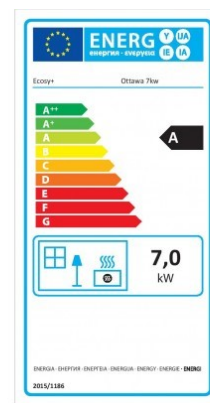

Brand:Ottawa

Product Code: Ecosy+ Ottawa 7kw

Ottawa 7-8kw Multi-Fuel

Multi Fuel, Clean Burn, 5 Year Guarantee

About the Stove

This advanced unit has been designed by our UK brand Ecosy+ at great expense and has proven to be one of our best sellers since its launch in 2013 with numerous 5* reviews on eBay, Google and Twitter. We feel this stove is one of the best looking and up to date designs on the market, backed up with a quality finish and high efficiency output. This high efficiency is achieved by a modern secondary/tertiary burn system that forces air over the fire to re-ignite the initial smoke produced by the fire. This feature reduces the fuel required and produces less potentially harmful emissions. This stove features a huge fully heat resistant glass fronted door that gives an amazing view of the fire and is kept clean with the advanced preheated airwash system. Those of you who have had fires before will know this feature is very important, as looking at the fire roar is a real treat. The stove has a hybrid construction that consists of a fully welded 5mm thick steel body and 10mm thick steel top and the door is made from mineral cast iron with a brushed chrome handle. We are so confident of its quality that we offer a 5 year guarantee; something that is not offered on any other stove around this price.