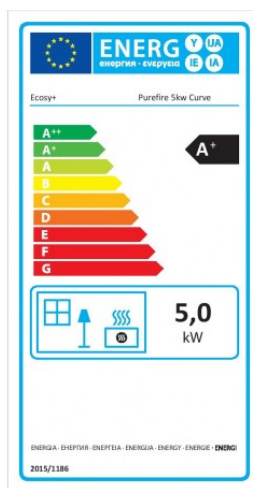

Brand: Purefire

Product Code: Ecosy+ Curve (Purefire)

Purefire Ecosy+ Curve 5Kw

Contemporary Woodburning Stove, Multifuel - 5 Year Guarantee

About the Stove

This advanced wood burning stove, suitable for a 12mm hearth, has been designed by our brand Ecosy+ and tested at KIWA Gastec in Cheltenham to CE and British standards. No expense has been spared in the development of this product and the stove has recently been rated at 85% efficient; this is much higher than any other stove around this price range.