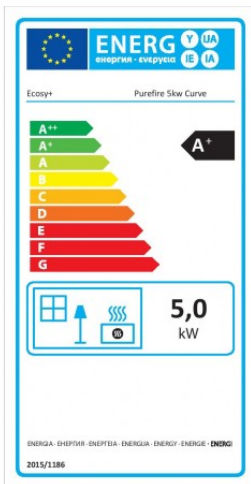

Purefire Curve With Stand
DEFRA APPROVED, 5Kw, 85% efficient - 5 Year Garantie

Brand: Purefire

Product Code: Ecosy + Curve 5kw -DEFRA - Stand